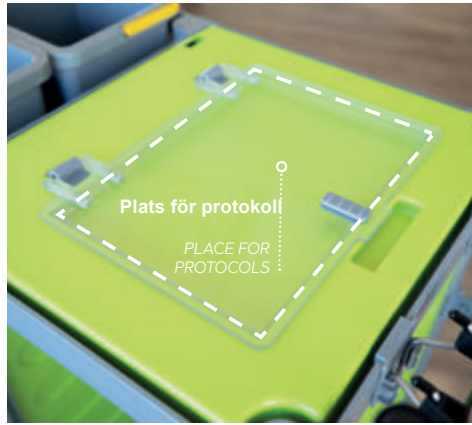

A secure transparent window is positioned on the top of the trolley to insert one of our user protocols.

Main features of this model:

- 4 multi-directional, silent wheels.
- 4 x 6 liter buckets, with color code.
- 1 secure and lockable door, three sets of keys available.
- 2 single tools holders.
- 4 rubber poles holders.
- 2 inner shelves.
- 1 dual holder for waste bag, with cover.

Recyclable materials.

Färger
/ colors

Grå & grön
/ Gray & green

Mått
/ measures

99 x 51 x 104 cm

Art nr:

2750

Plats för protokoll
PLACE FOR PROTOCOLS

Justerbar hylla
HEIGHT ADJUSTABLE SHELF

Designat för 4 sprayflaskor
Space designed for 4 sprayers

Ingen handledsvridning
No twisting of the wrist

Ergonomiska justerbara handtag för användaren
Ergonomic handle adjustable, sliding to the height of the user